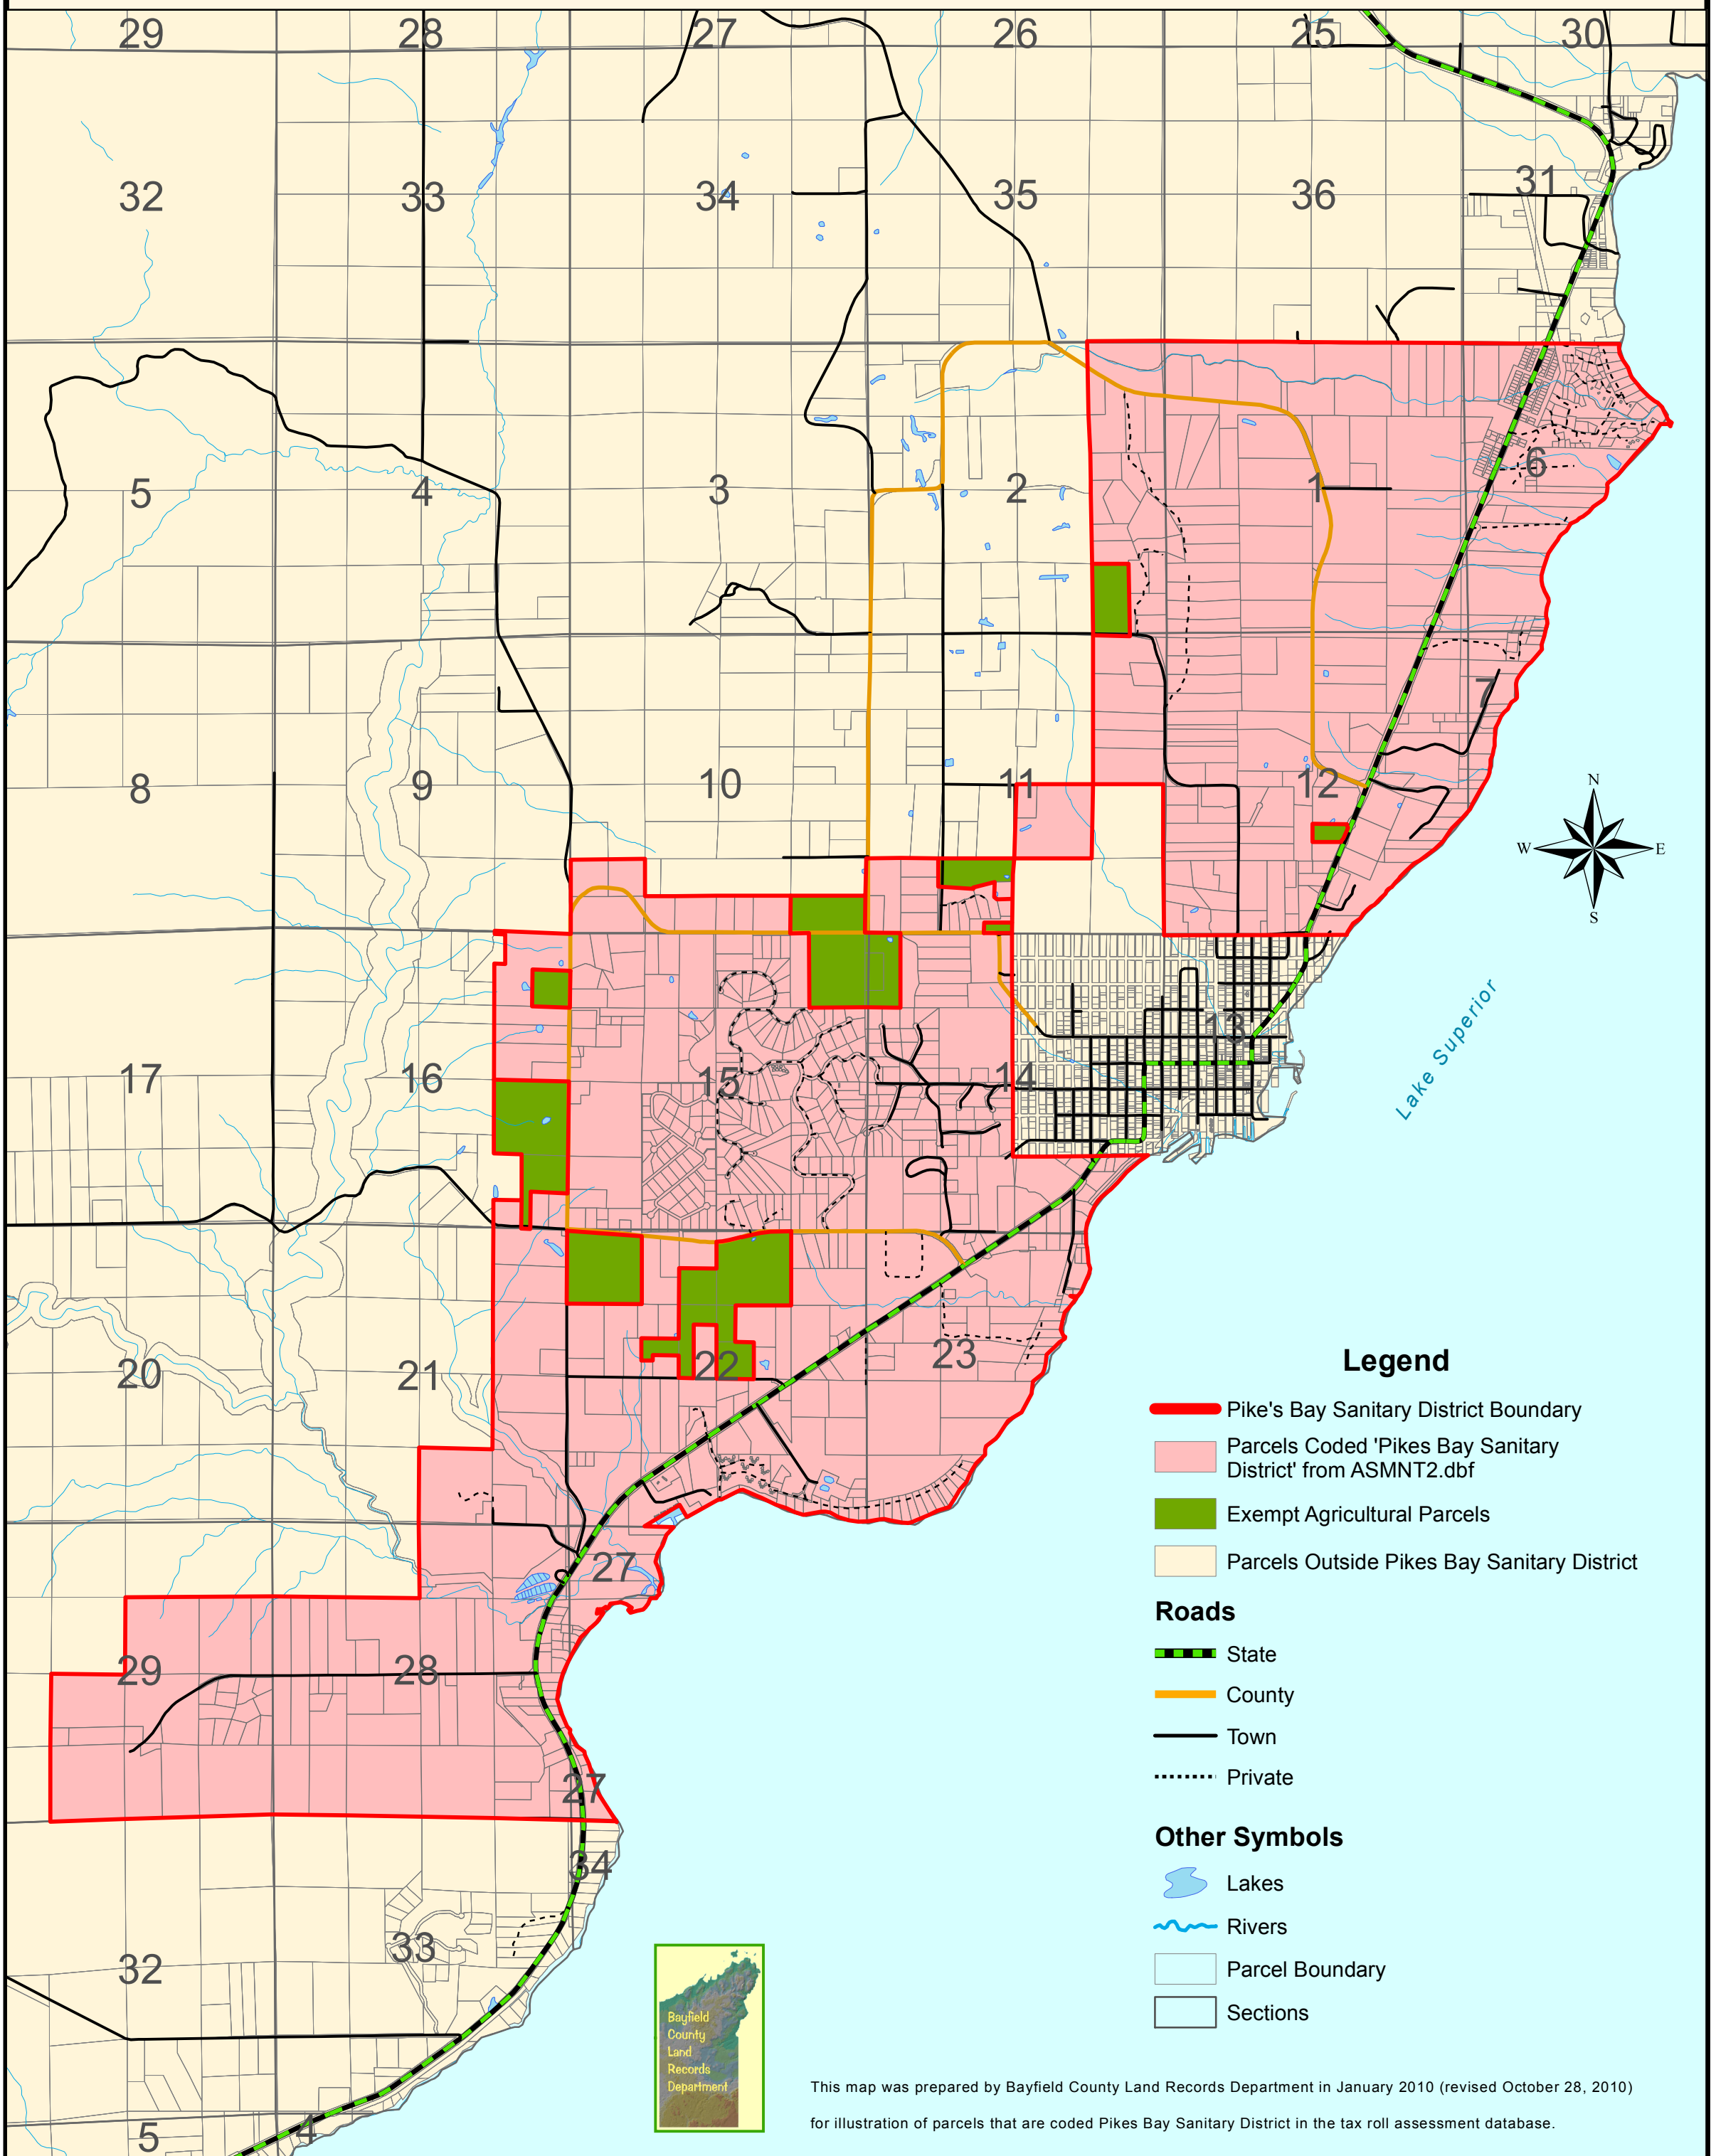

Pike's Bay Sanitary District Boundary - September 2009

Town of Bayfield - Bayfield County, Wisconsin

This map was prepared by Bayfield County Land Records Department in January 2010 (revised October 28, 2010) for illustration of parcels that are coded Pikes Bay Sanitary District in the tax roll assessment database.